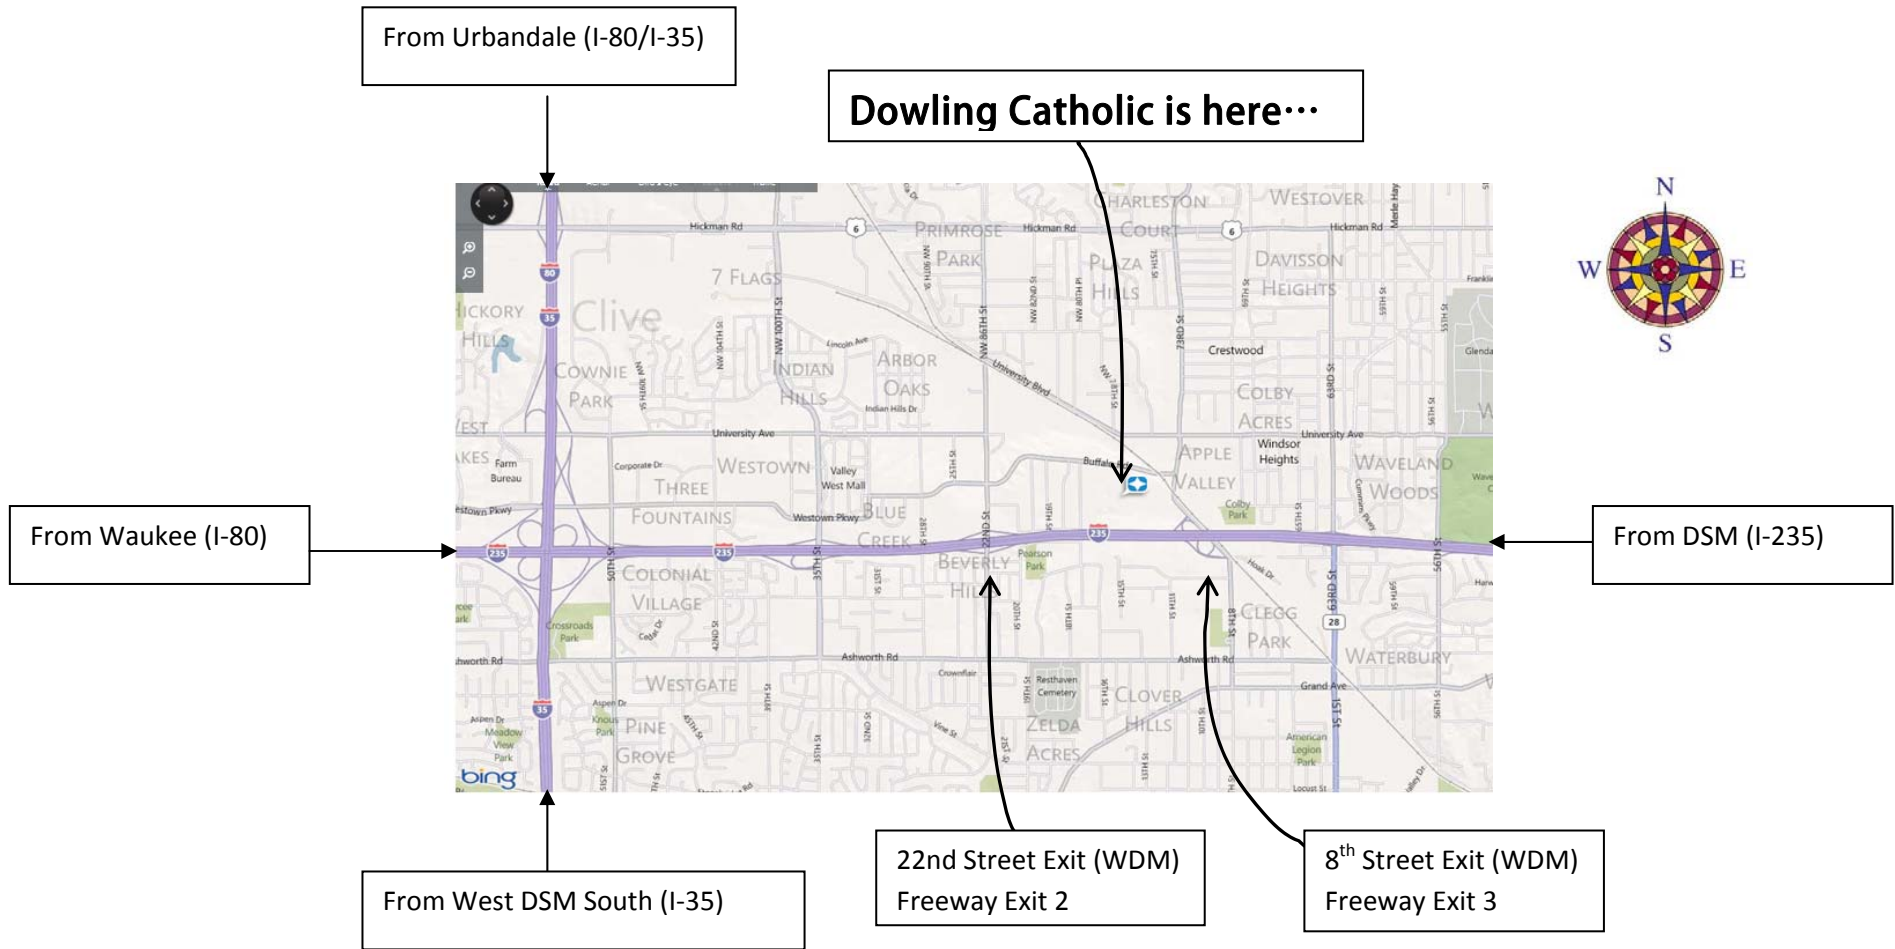

# TO DOWLING CATHOLIC H.S. (1400 Buffalo Road, West Des Moines, IA)

Dowling Catholic is just north of I-235 in West Des Moines. Go North on either 22<sup>nd</sup> Street or 8<sup>th</sup> street to Buffalo Road (see diagram). Proceed accordingly to Dowling Catholic which is south of Buffalo Road.

There is a one-way loop around the main grounds. Park in the Northwest, North or West parking areas. Access to the school will be through the main door in the northwest area of the school (generically called the circle drive). The meeting will be held in the Board Room which is in the north-central portion of the school building.